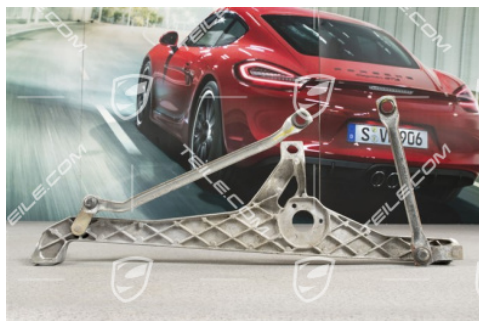

Windscreen wiper system crank drive,

 **TEILE.COM** > 968 > Lighting, electrical parts > 904-00 Windscreen wipers, rain sensor

Product details

Article number:	94462892000
Producer:	Genuine Porsche parts
Condition:	used Condition very good, undamaged
Suitable for:	Porsche 968, 1992-1995
Side:	
Manufacturer price:	541,60 € (nett :455,13 €)
Discount:	70%
Available:	ready for shipping
Price:	162,48 € (nett:136,54 €)

Product description

Porsche 968 Windscreen wiper system crank drive, UK-version.

Galeria produktu