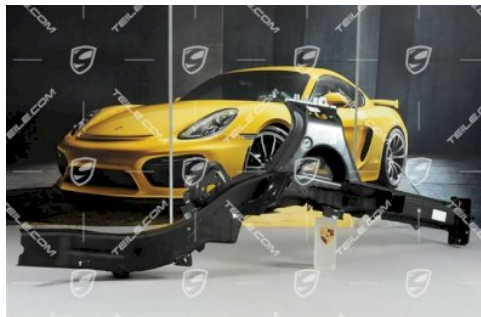

Side member, R

 **TEILE.COM** > Porsche Panamera > 970 > Body parts > 801-35 Body rear section

Product details

Article number:	97050197802GRV
Producer:	Genuine Porsche parts
Condition:	new New: a brand-new, unused.
Suitable for:	Porsche Panamera, 2009-2016
Side:	Right
Manufacturer price:	1.313,43 € (nett :1.103,72 €)
Discount:	20%
Available:	ready for shipping
Price:	1.050,73 € (nett:882,97 €)

Product description

Porsche 970 Panamera Side member, RIGHT