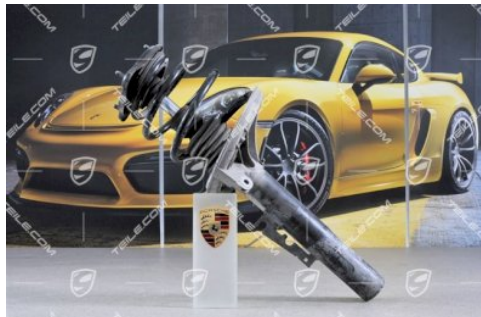

Shock absorber, C4, L, complete

 **TEILE.COM** > Porsche 911 > 996 > Front axle, airbags > 402-01 Suspension, shock absorber strut, C4 / 4S / Turbo

Product details

Article number: 99634304302KPL

Condition: **used**

Suitable for: Porsche 911 > Model 996, 1999-2001

Available: **availability on request**

Price: **0,01 €**
(nett:0,01 €)

Product description

Shock absorber, C4, L, complete