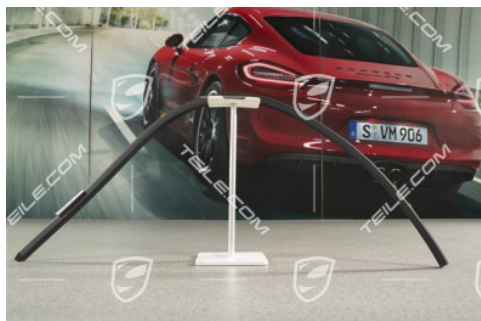

## Seal (rear side panel to bumper end), L

 **TEILE.COM** > 911 > Body parts > 802-05 Rear bumper

### Product details

Article number: 90150509320

Condition: **new**

Suitable for: Porsche 911 > year from 1974 to 1989,  
1965-1973

Side: Left

Available: **shipping in 3-7 days\***  
\*provided the product is available at the manufacturer

### Product description

Seal (rear side panel to bumper end), L