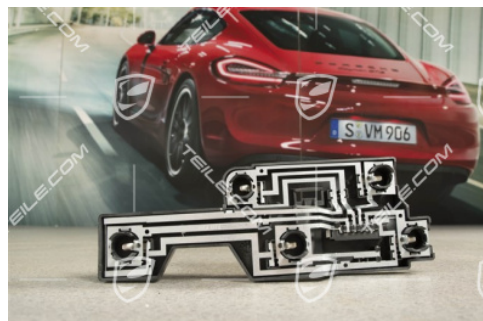

Rear / tail light bulb socket, R

 **TEILE.COM** > Porsche Boxster > 986 > Lighting, electrical parts > 905-05 Rear light

Product details

Article number: 98663145402

Condition: **new**

Suitable for: Porsche Boxster > Model 986, 2003-2004

Side: Right

Available: **shipping in 3-7 days***
*provided the product is available at the manufacturer

Price: **48,03 €**
(nett:40,36 €)

Product description

Rear / tail light bulb socket, R

Galeria produktu