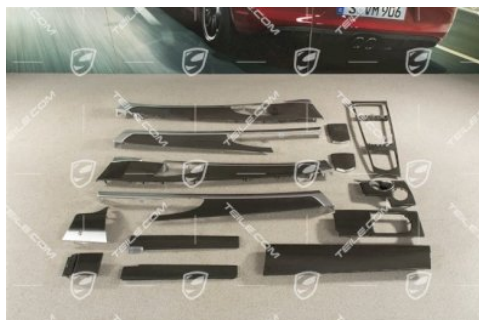

## Moulding trim / decor trims package in Carbon, w/o Business package

 **TEILE.COM** > Porsche Panamera > 970 > Exterior > 810-00 Logos, trim strips, stone-screen protection

### Product details

Article number: 97004480164

Producer: Genuine Porsche parts

Condition: **new**  
New: a brand-new, unused.

Suitable for: Porsche Panamera, 2010-2016

Side:

Available: **shipping in 3-7 days\***  
\*provided the product is available at the manufacturer

### Product description

Porsche Panamera G1 970 Moulding trim / decor trims package in Carbon, w/o Business package.