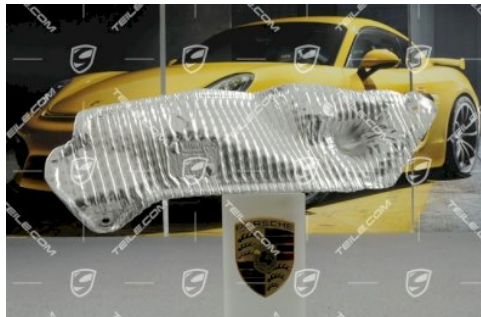

## Heat shield, L

 **TEILE.COM** > Porsche Panamera > 970 > Front axle, airbags > 401-00 Suspension subframe, control arm, self-levelling sensor

### Product details

Article number:	97034143500
Condition:	<b>new</b>
Suitable for:	Porsche Panamera, 2009-today
Side:	Left
Manufacturer price:	<del>17,16 €</del> (nett :14,42 €)
Discount:	<b>5%</b>
Available:	<b>ready for shipping</b>
<b>Price:</b>	<b>16,30 €</b> <b>(nett:13,70 €)</b>

### Product description

Heat shield, L