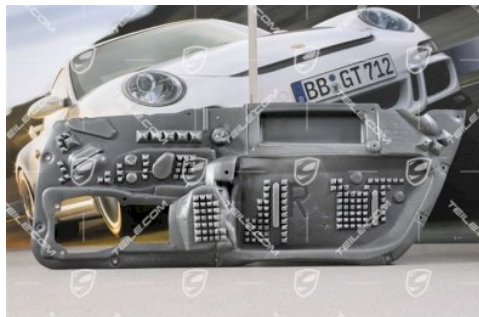

Door film, R

 **TEILE.COM** > Porsche 911 > 996 > Body parts > 804-00 Door

Product details

Article number: 99655583205

Condition: **new**

Suitable for: Porsche 911 > Model 996, 1998-2005

Side: Right

Manufacturer price: ~~68,40 €~~
(nett :57,48 €)