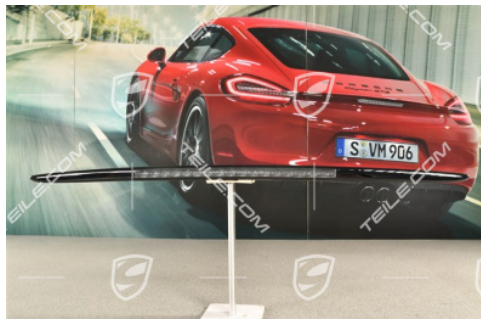

Cabrio. Third brake light / Additional brake light

 **TEILE.COM** > Porsche 911 > 997 > Lighting, electrical parts > 905-05 Rear light

Product details

Article number: 99763105403

Condition: **used**

Suitable for: Porsche 911 > Model 997, 2005-2012

Side:

Manufacturer price: ~~92,08 €~~
(nett :77,38 €)

Discount: **40%**

Available: **shipping in 2-3 weeks**

Price: **55,25 €**
(nett:46,43 €)

Product description

Porsche 911 997 Additional brake light, convertible.