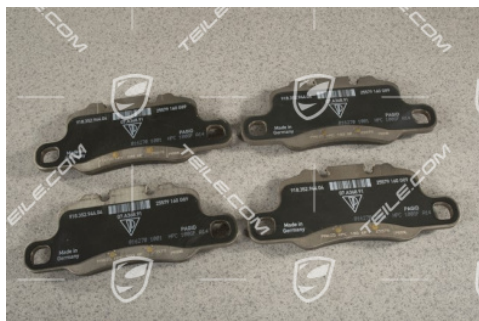

## Brake pads, rear axle, PCCB Racetrack Package

 **TEILE.COM** > Porsche Spyder > 918 > Wheel, brakes > 603-01 PCCB ceramic disc brake, rear

### Product details

Article number:	91835294604
Producer:	Genuine Porsche parts
Condition:	<b>new</b> New: a brand-new, unused.
Suitable for:	Porsche 918 Spyder, 2015-2015
Side:	
Manufacturer price:	<del>4.436,89 €</del> (nett :3.728,48 €)
Discount:	<b>60%</b>
Available:	ready for shipping
<b>Price:</b>	<b>1.774,75 €</b> <b>(nett:1.491,39 €)</b>

### Product description

Porsche 918 Spyder Brake pads, rear axle, PCCB Racetrack Package.