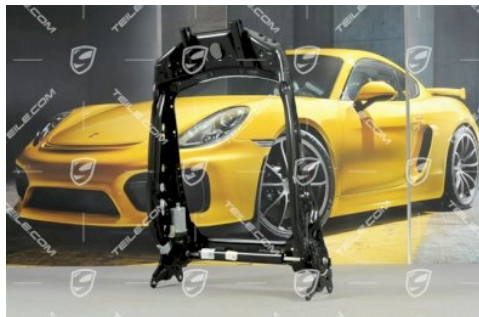

Backrest frame, electric, L

 **TEILE.COM** > Porsche Cayenne > 958 > Body parts > 817-20 Backrest frame, seat frame

Product details

Article number: 95852104501

Producer: Genuine Porsche parts

Condition: **new**
New: a brand-new, unused.

Suitable for: Porsche Cayenne > Model 958 (10-17),
2015-2017

Side: Left

Available: **shipping in 3-7 days***
*provided the product is available at the manufacturer

Price: **550,64 €**
(nett:462,72 €)

Product description

Porsche 958 Cayenne Backrest frame, electric, LEFT.